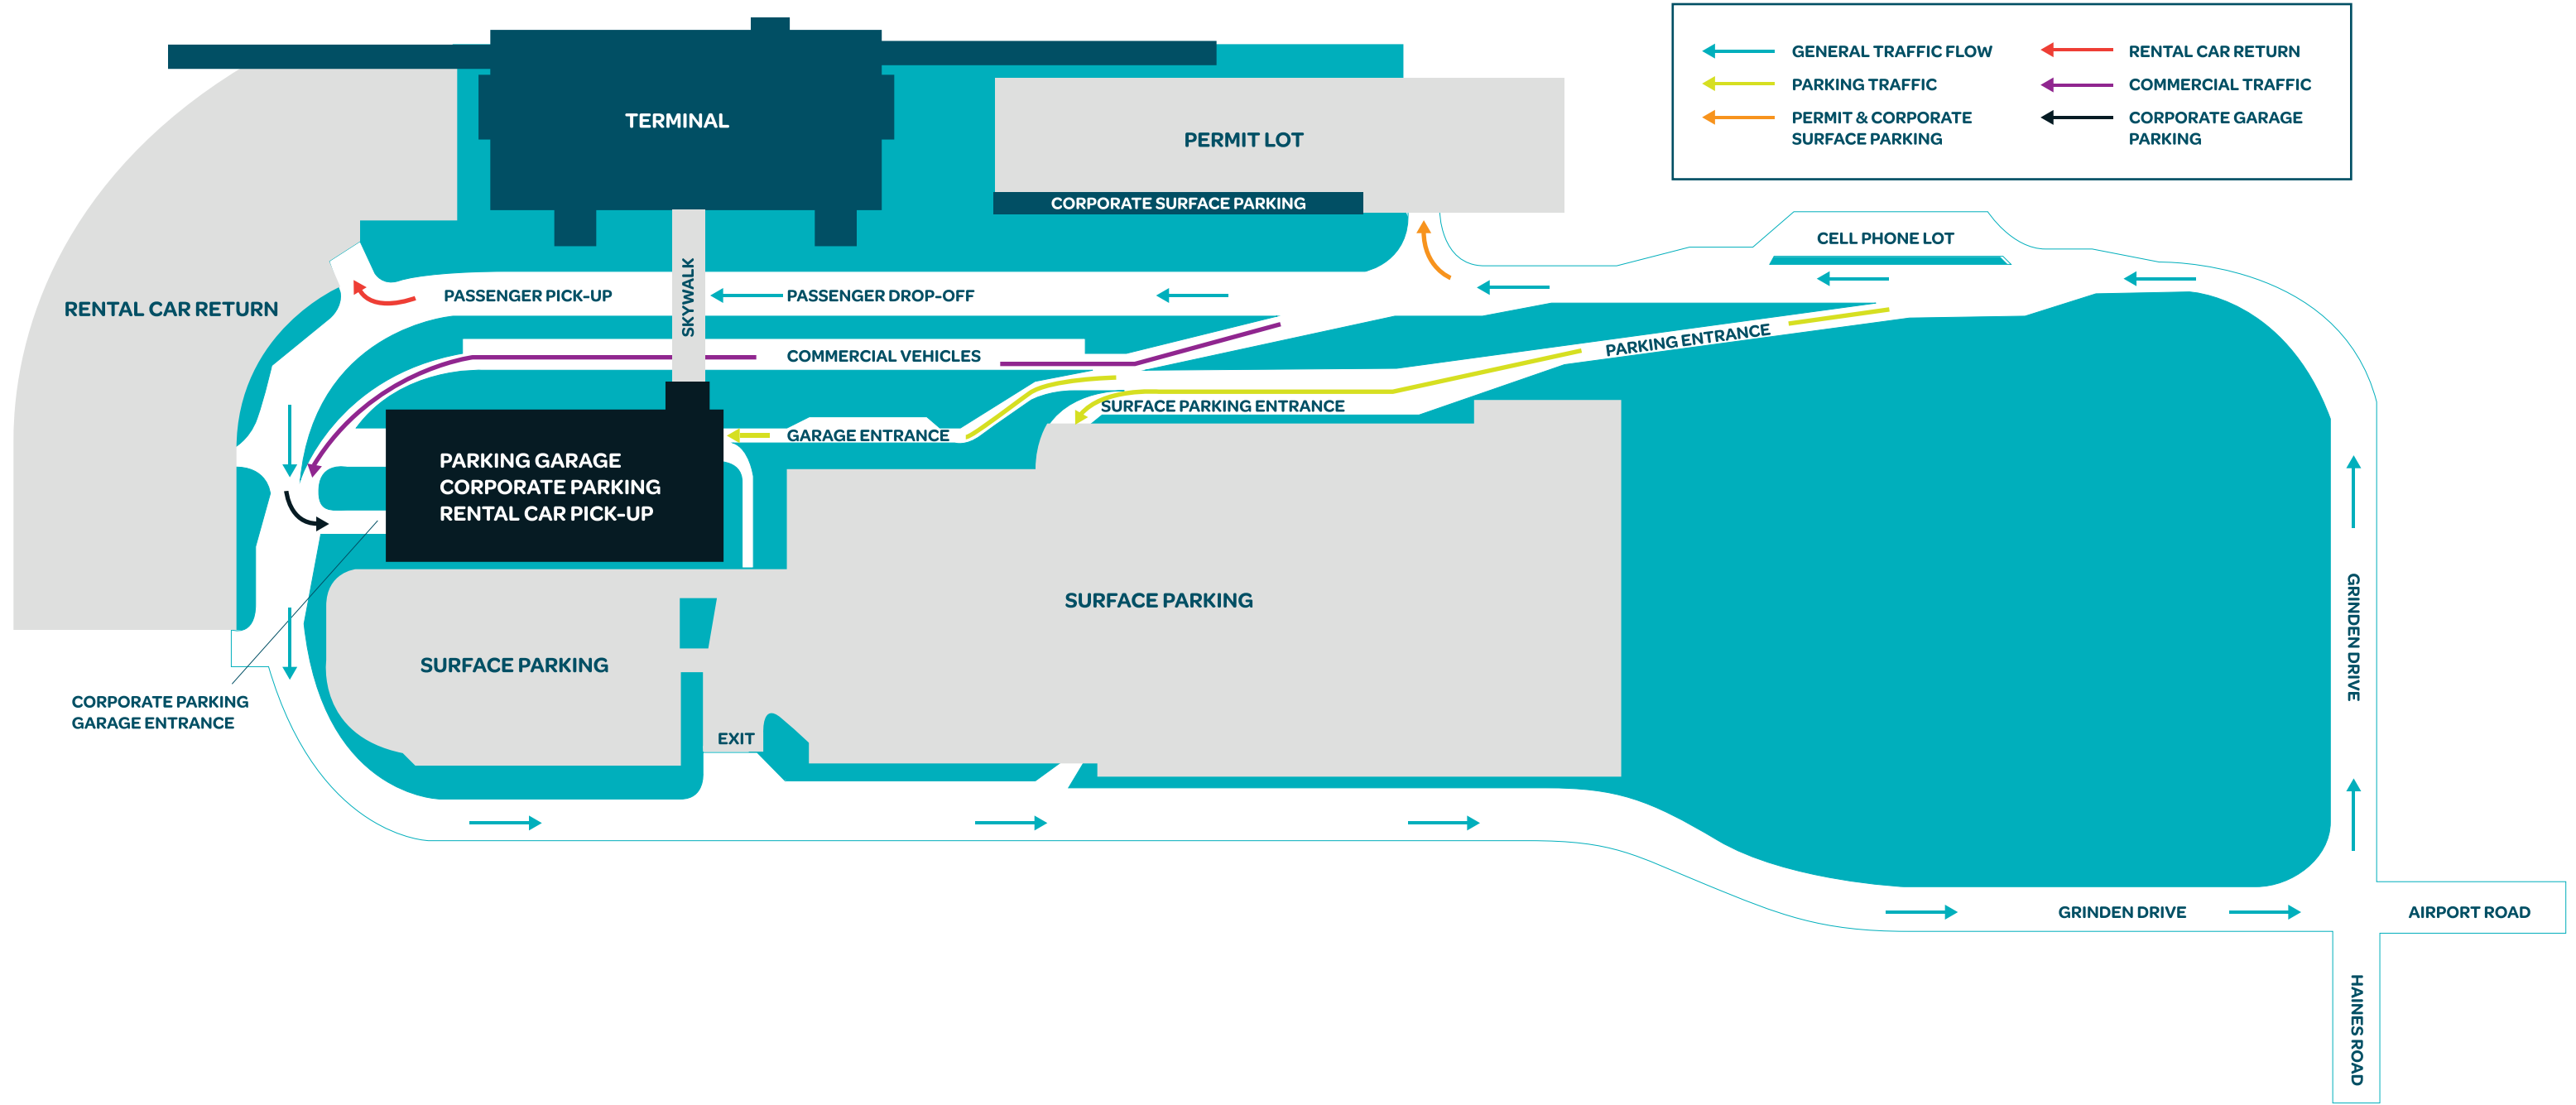

**LEVEL 1**

- Ticketing
- Baggage Claim
- Passenger Drop-off
- Passenger Pick-up
- Rental Car Check In/Out

**LEVEL 2**

- Security Checkpoints
- Skywalk to Parking
- All Gates
- Arrowhead Grab 'n Go
- Arrowhead Taphouse

← GENERAL TRAFFIC FLOW	← RENTAL CAR RETURN
← PARKING TRAFFIC	← COMMERCIAL TRAFFIC
← PERMIT & CORPORATE SURFACE PARKING	← CORPORATE GARAGE PARKING

TERMINAL

PERMIT LOT

CORPORATE SURFACE PARKING

CELL PHONE LOT

RENTAL CAR RETURN

PASSENGER PICK-UP

SKYWALK

PASSENGER DROP-OFF

COMMERCIAL VEHICLES

PARKING ENTRANCE

PARKING GARAGE  
CORPORATE PARKING  
RENTAL CAR PICK-UP

GARAGE ENTRANCE

SURFACE PARKING ENTRANCE

SURFACE PARKING

SURFACE PARKING

EXIT

CORPORATE PARKING  
GARAGE ENTRANCE

GRINDEN DRIVE

GRINDEN DRIVE

AIRPORT ROAD