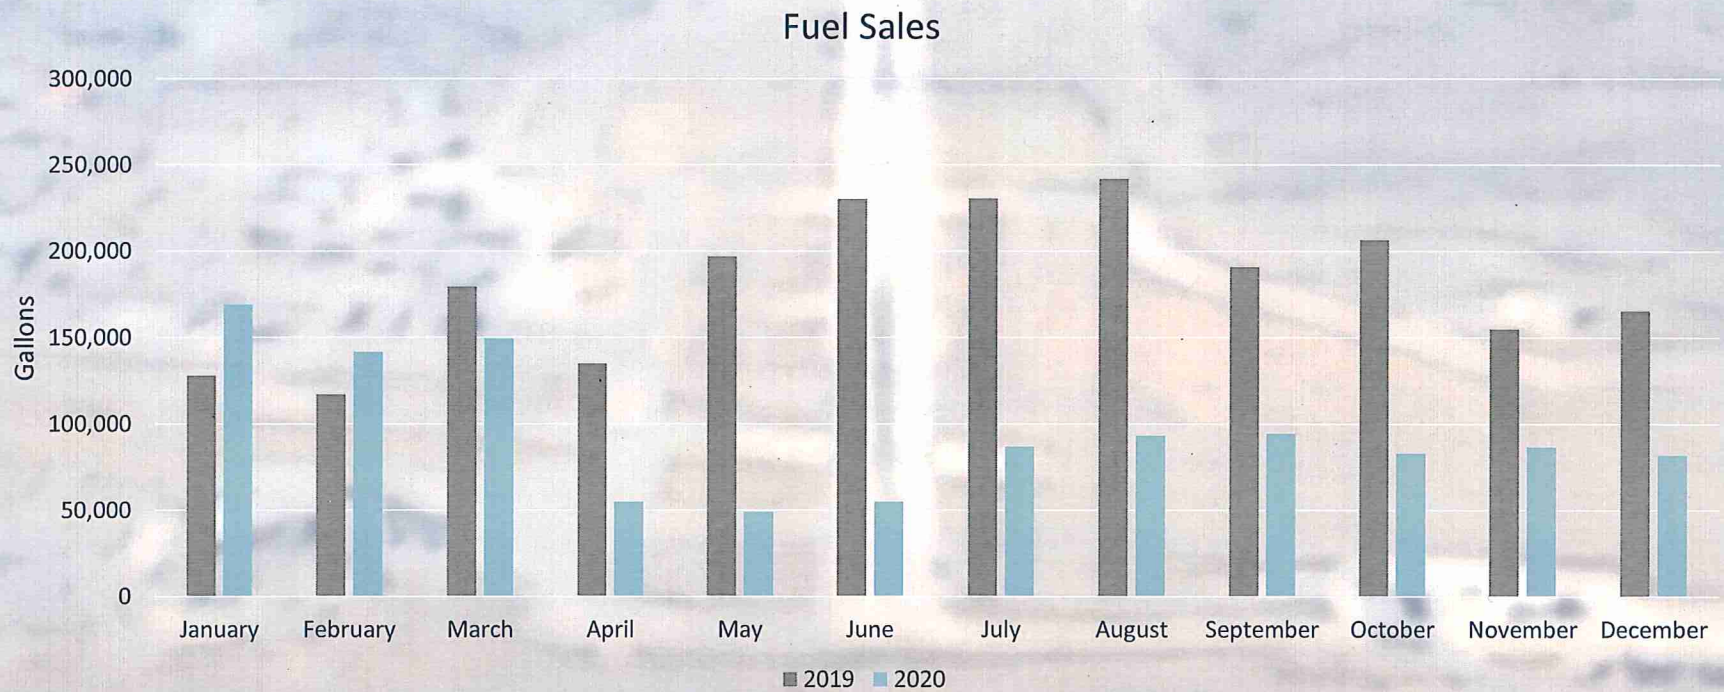

DLH Fuel Sales YOY

DULUTH INTERNATIONAL AIRPORT

Travel Globally. Fly Locally.