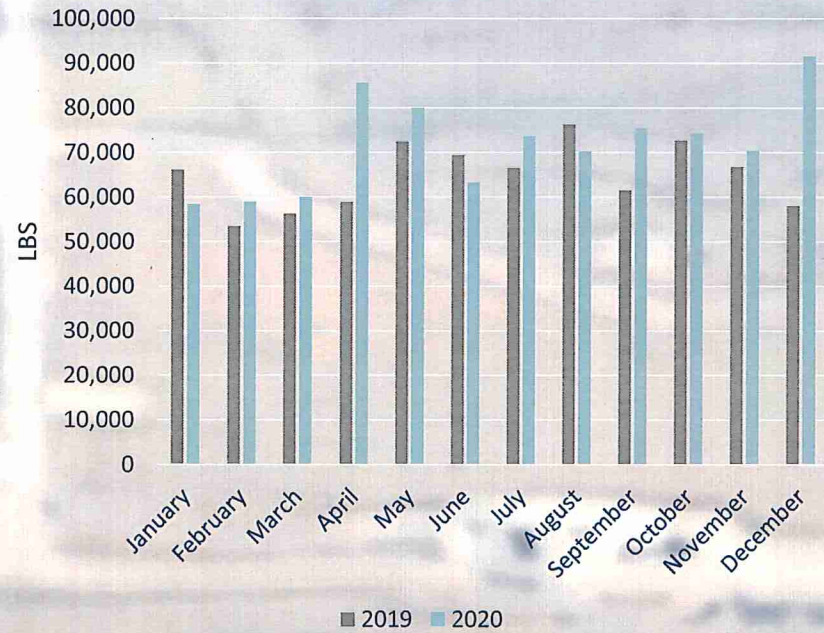

DLH Total Enplaned Passengers YOY

Total Enplaned Passengers

DULUTH INTERNATIONAL AIRPORT

Travel Globally. Fly Locally.

DLH Total Cargo YOY

Freight In

Freight Out

DULUTH INTERNATIONAL AIRPORT