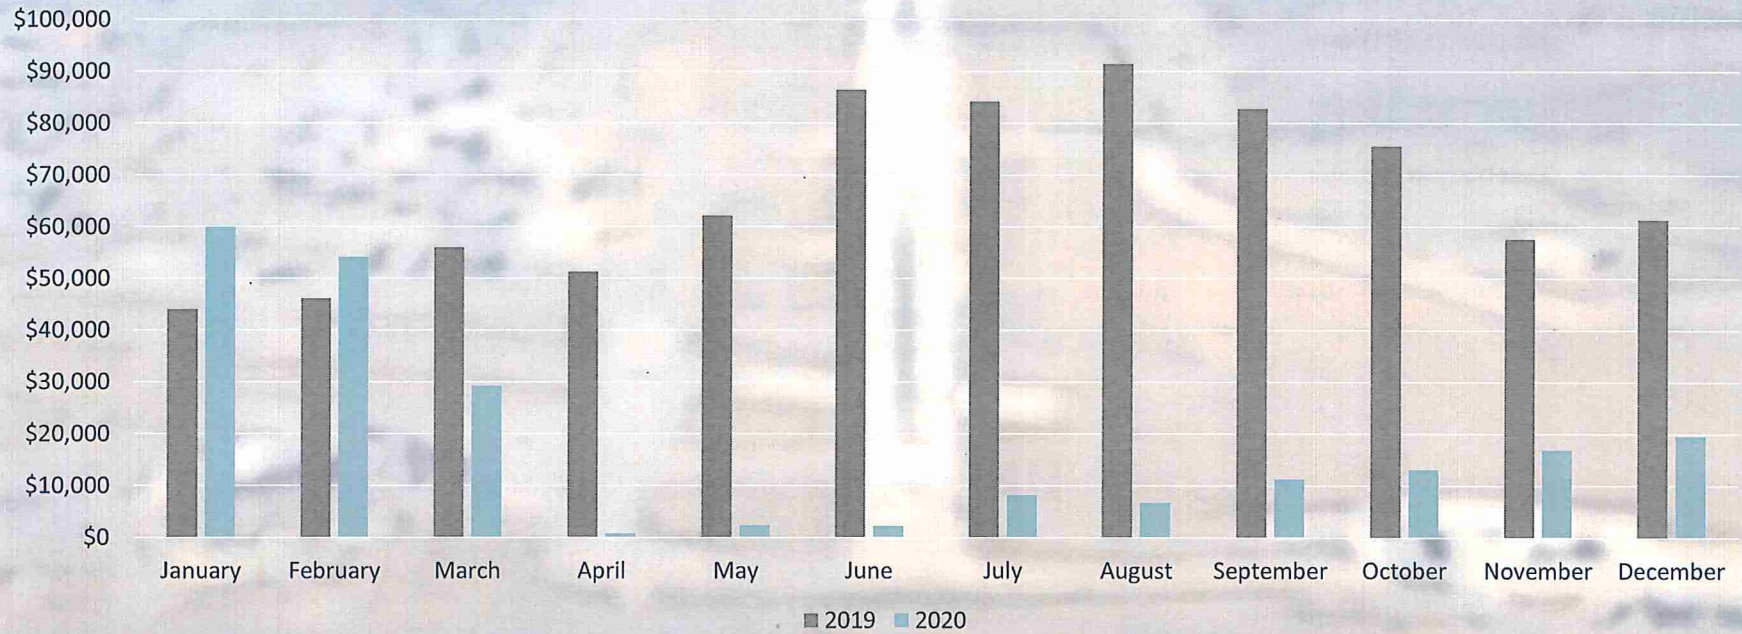

DLH Parking Lot YOY

Gross Receipts

DULUTH INTERNATIONAL AIRPORT

Travel Globally. Fly Locally.

DLH Restaurant YOY

Gross Receipts

DULUTH INTERNATIONAL AIRPORT

Travel Globally. Fly Locally.