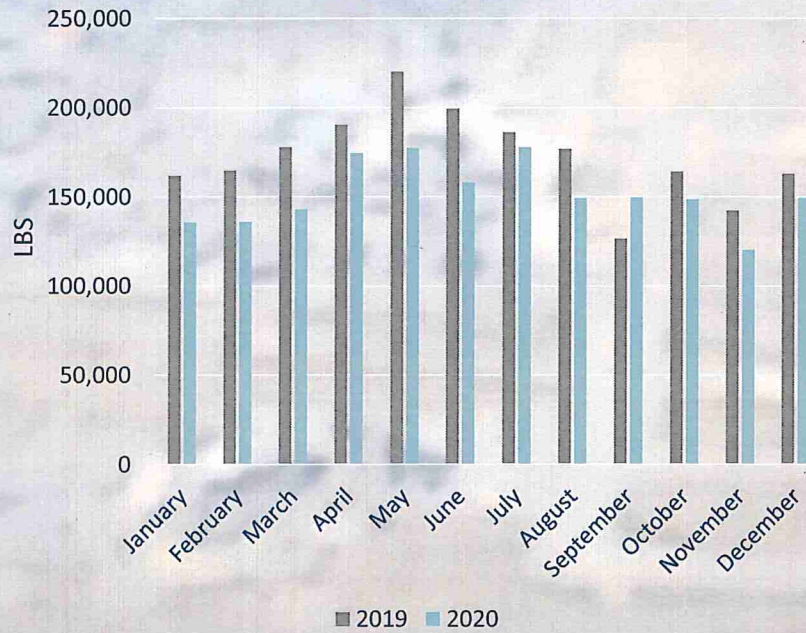

DLH Total Enplaned Passengers YOY

Total Enplaned Passengers

DULUTH INTERNATIONAL AIRPORT

Travel Globally. Fly Locally.

DLH Total Cargo YOY

Freight In

Freight Out

DULUTH INTERNATIONAL AIRPORT