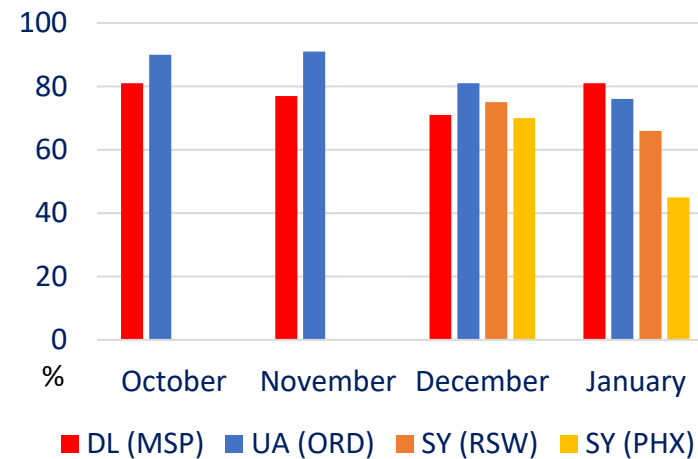

Duluth International Airport Air Service Update

DAA Board Meeting
15FEB22

Total Passengers

- YTD enplanements -1% (2019)
- January enplanements 88% (JAN21)
- DL passengers 38% (JAN21)
- UA passengers 78% (JAN21)

January Passengers by Airline

Load Factor by Route/Airline

Airline Market Share By Passengers

Total Seats

January Seats by Airline

Airline Market Share By Seats