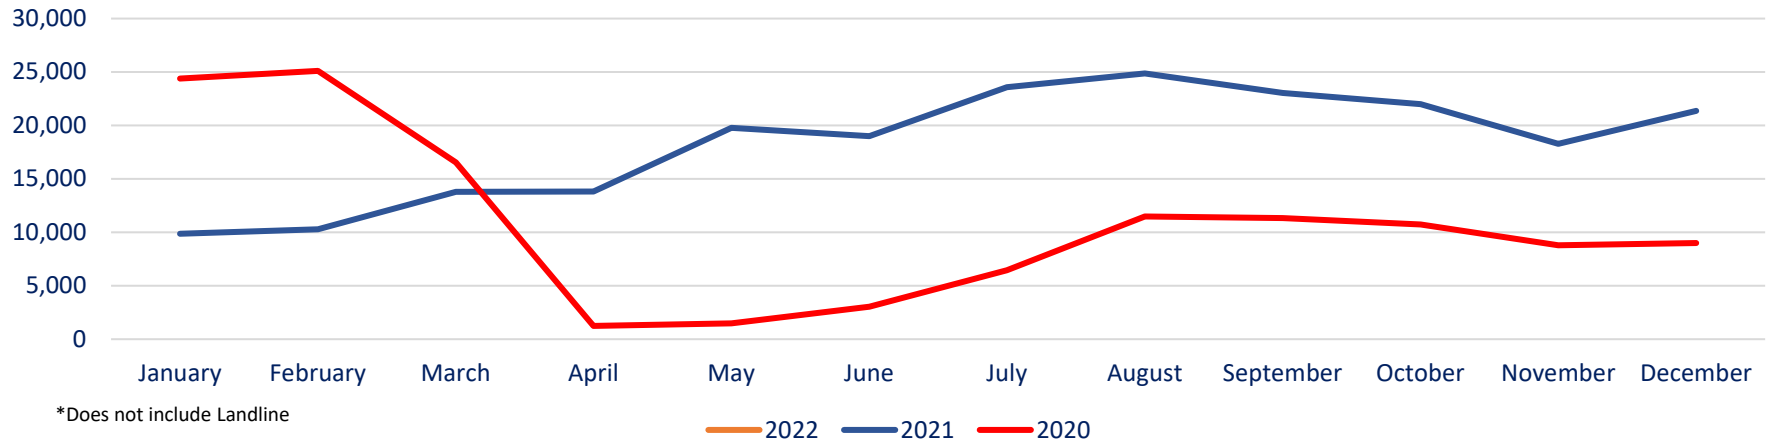

Duluth International Airport Air Service Update

DAA Board Meeting
15FEB22

Total Passengers

- YTD enplanements -1% (2019)
- January enplanements 88% (JAN21)
- DL passengers 38% (JAN21)
- UA passengers 78% (JAN21)

January Passengers by Airline

Load Factor by Route/Airline

Airline Market Share By Passengers

Total Seats

January Seats by Airline

Airline Market Share By Seats