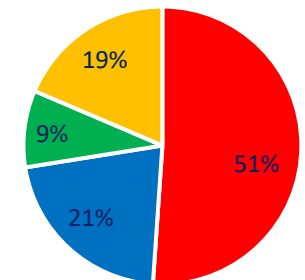

Duluth International Airport Air Service Update

DAA Board Meeting
15FEB22

Total Passengers

- YTD enplanements -1% (2019)
- January enplanements 88% (JAN21)
- DL passengers 38% (JAN21)
- UA passengers 78% (JAN21)

January Passengers by Airline

Load Factor by Route/Airline

Airline Market Share By Passengers

Total Seats

January Seats by Airline

Airline Market Share By Seats