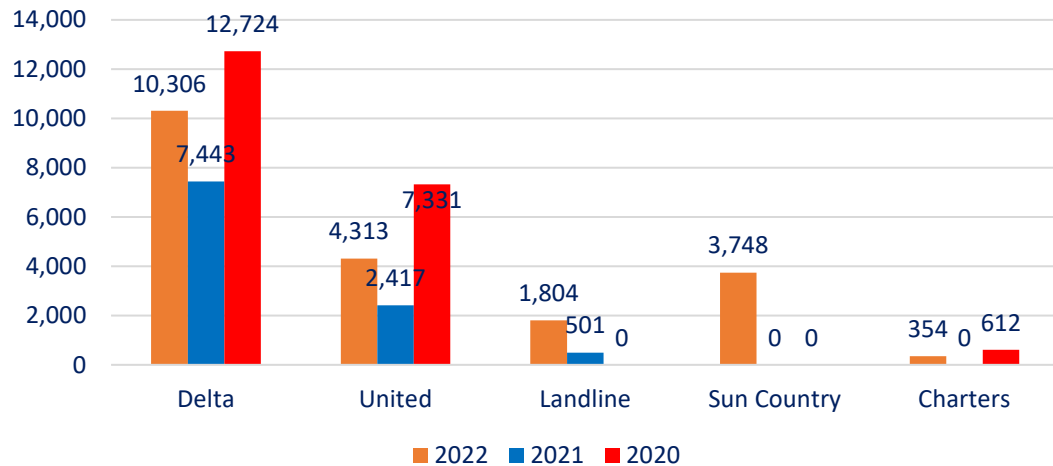

Duluth International Airport Air Service Update

DAA Board Meeting
15FEB22

Total Passengers

- YTD enplanements -1% (2019)
- January enplanements 88% (JAN21)
- DL passengers 38% (JAN21)
- UA passengers 78% (JAN21)

January Passengers by Airline

Load Factor by Route/Airline

Airline Market Share By Passengers

Total Seats

January Seats by Airline

Airline Market Share By Seats