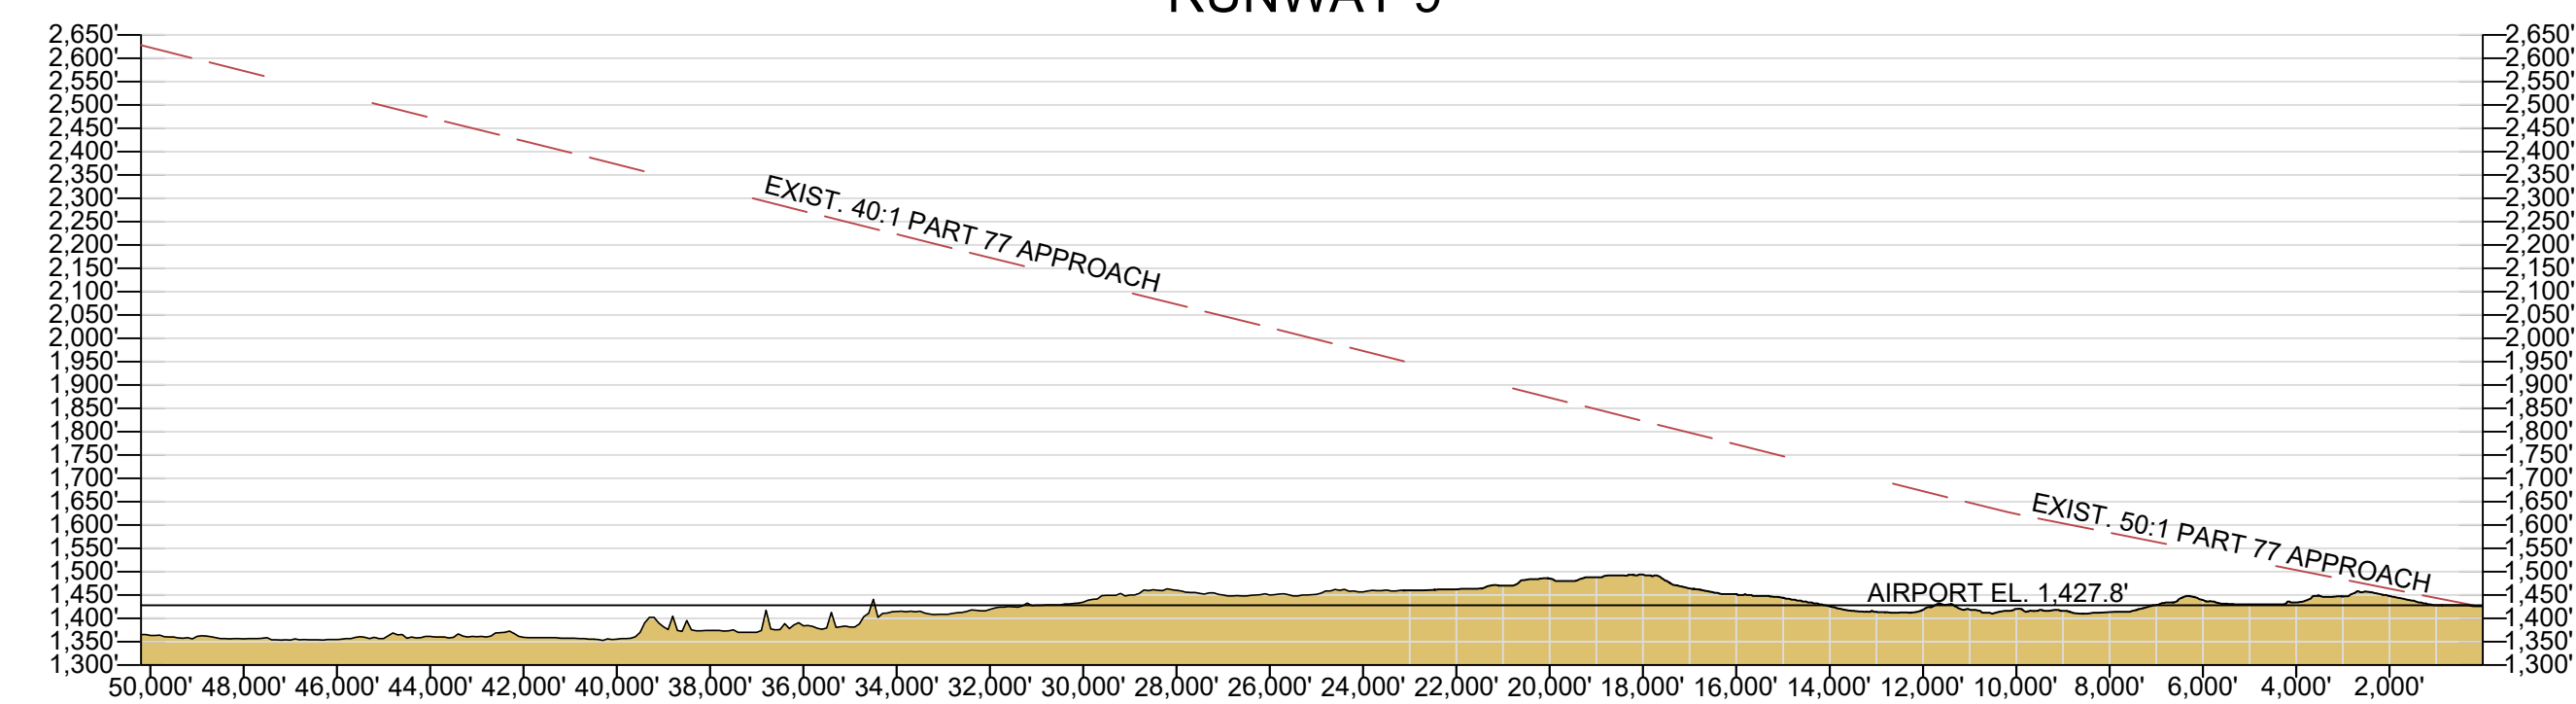

RUNWAY 9

RUNWAY 27

S:\AE\IDul\15073335-final-drawings\ALP\Plansheets\DLH_16_Part_77_Airspace.dwg 10/28/2021 4:19 PM mmol

DULUTH INTERNATIONAL AIRPORT
 DULUTH, MINNESOTA
 AIRPORT LAYOUT PLAN
 © 2021 Short Elliott Hendrickson Inc.

| NO. | MARK | DATE | DESCRIPTION |
|-----|------|------|-------------|
| | | | |
| | | | |
| | | | |
| | | | |

DESIGNER: MSS
 DRAWN BY: MLM
 QA/QC: KMN
 DESIGN TEAM

PART 77 AIRSPACE
 BALANCE

AIP NO. 3-27-0024-064-2019
 SEH FILE NO. DULAI 150733
 DATE: NOVEMBER 11, 2022