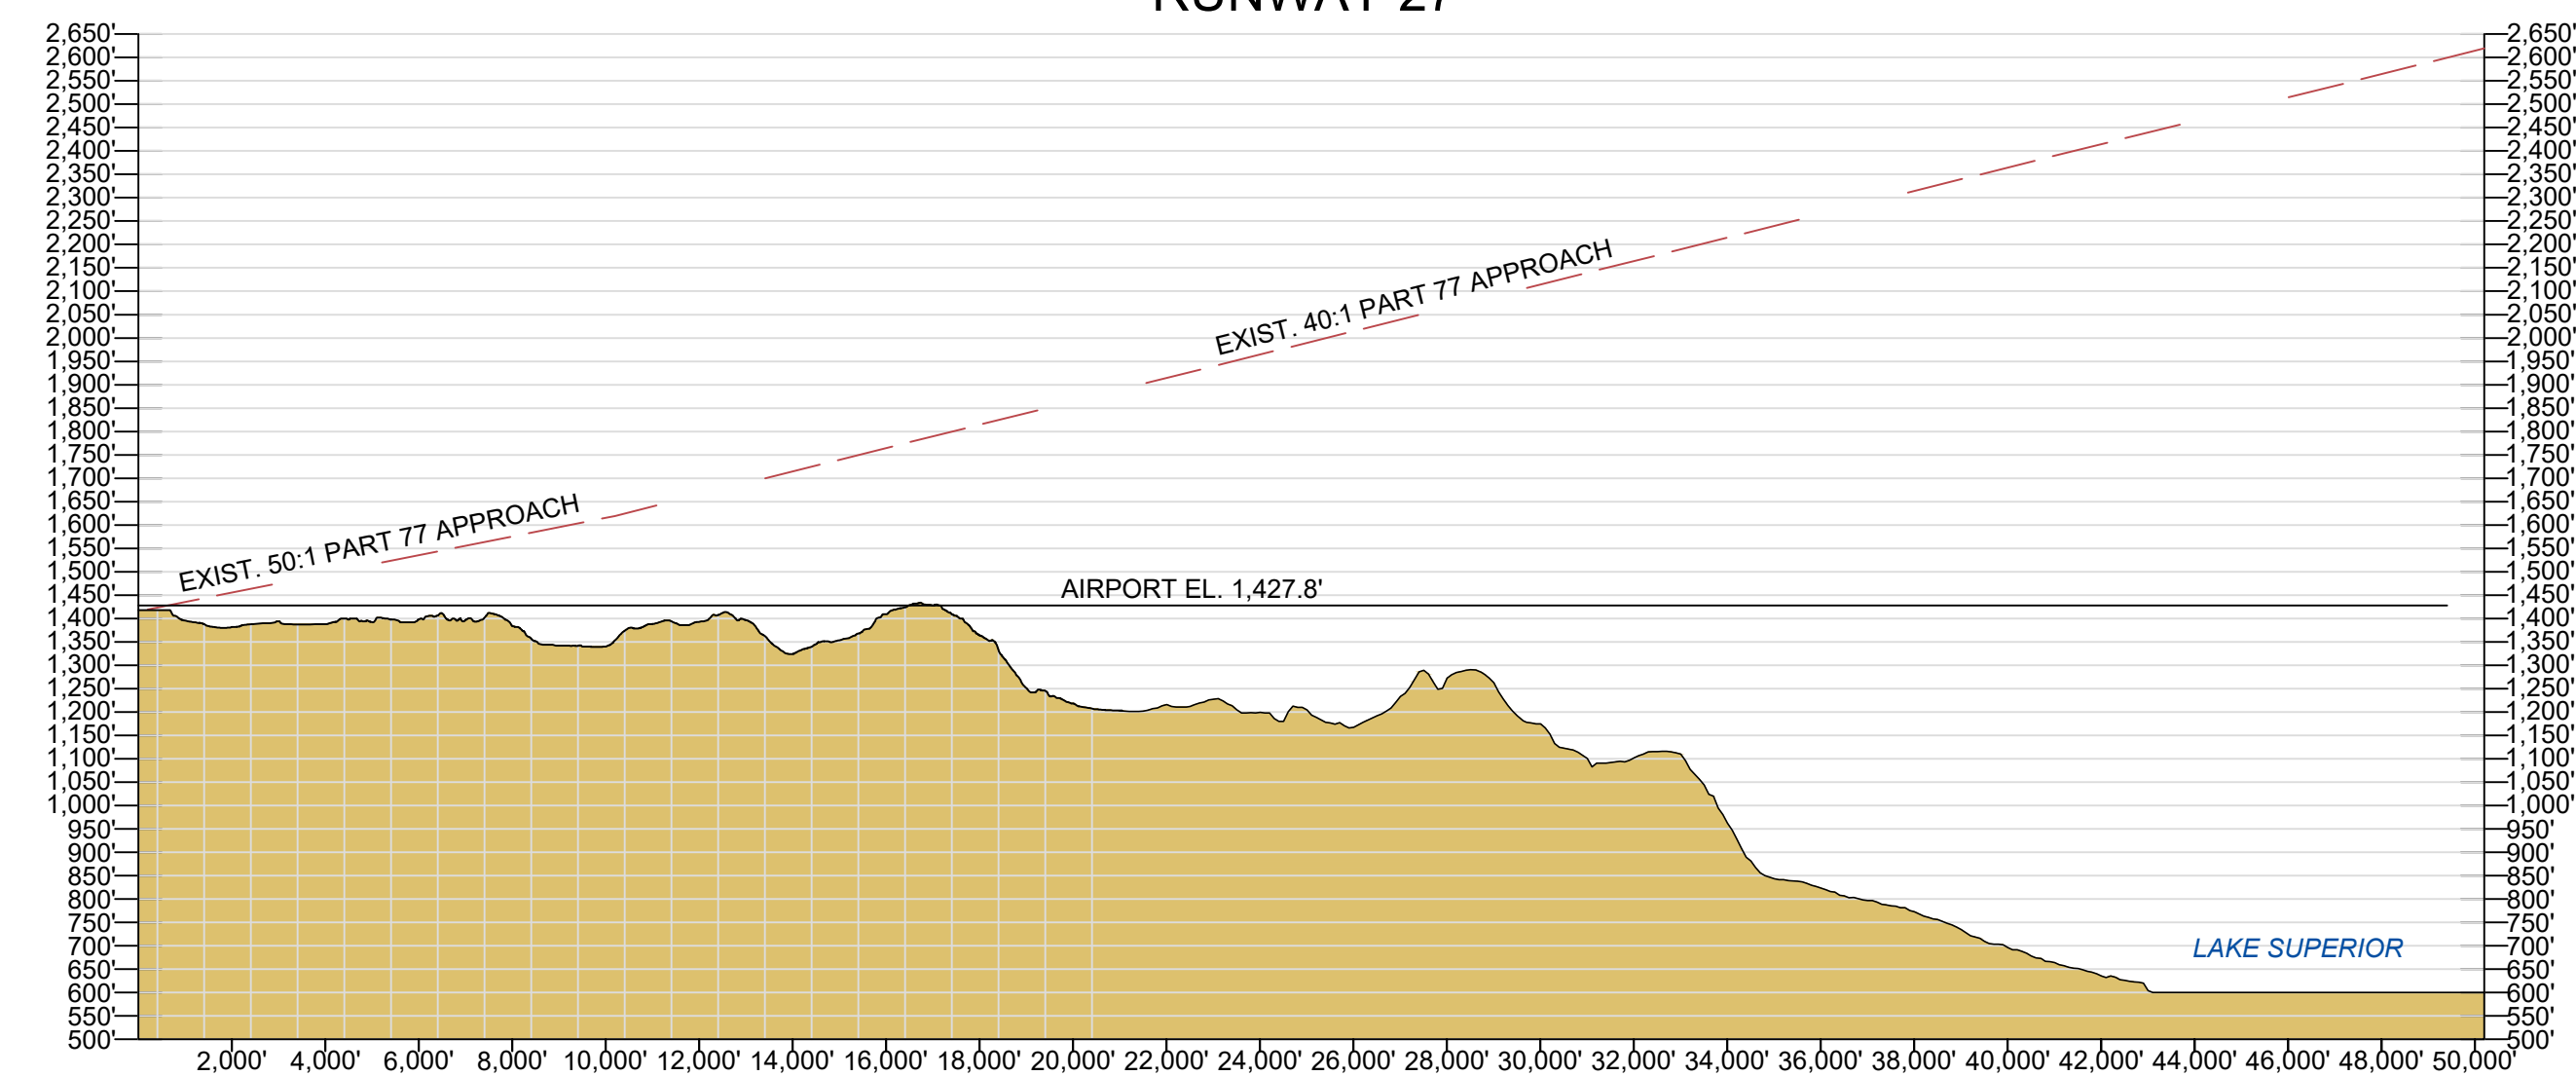

RUNWAY 9

RUNWAY 27

S:\AE\IDul\15073335-final-drawings\ALP\Plansheets\DLH_16_Part_77_Airspace.dwg 10/28/2021 4:19 PM mmol

DULUTH INTERNATIONAL AIRPORT
 DULUTH, MINNESOTA
 AIRPORT LAYOUT PLAN
 © 2021 Short Elliott Hendrickson Inc.

| NO. | MARK | DATE | DESCRIPTION |
|-----|------|------|-------------|
| | | | |
| | | | |
| | | | |
| | | | |

DESIGNER: MSS
 DRAWN BY: MLM
 QA/QC: KMN
 DESIGN TEAM

PART 77 AIRSPACE
 BALANCE

AIP NO. 3-27-0024-064-2019
 SEH FILE NO. DULAI 150733
 DATE: NOVEMBER 11, 2022

SHEET NO.
 17 of 22