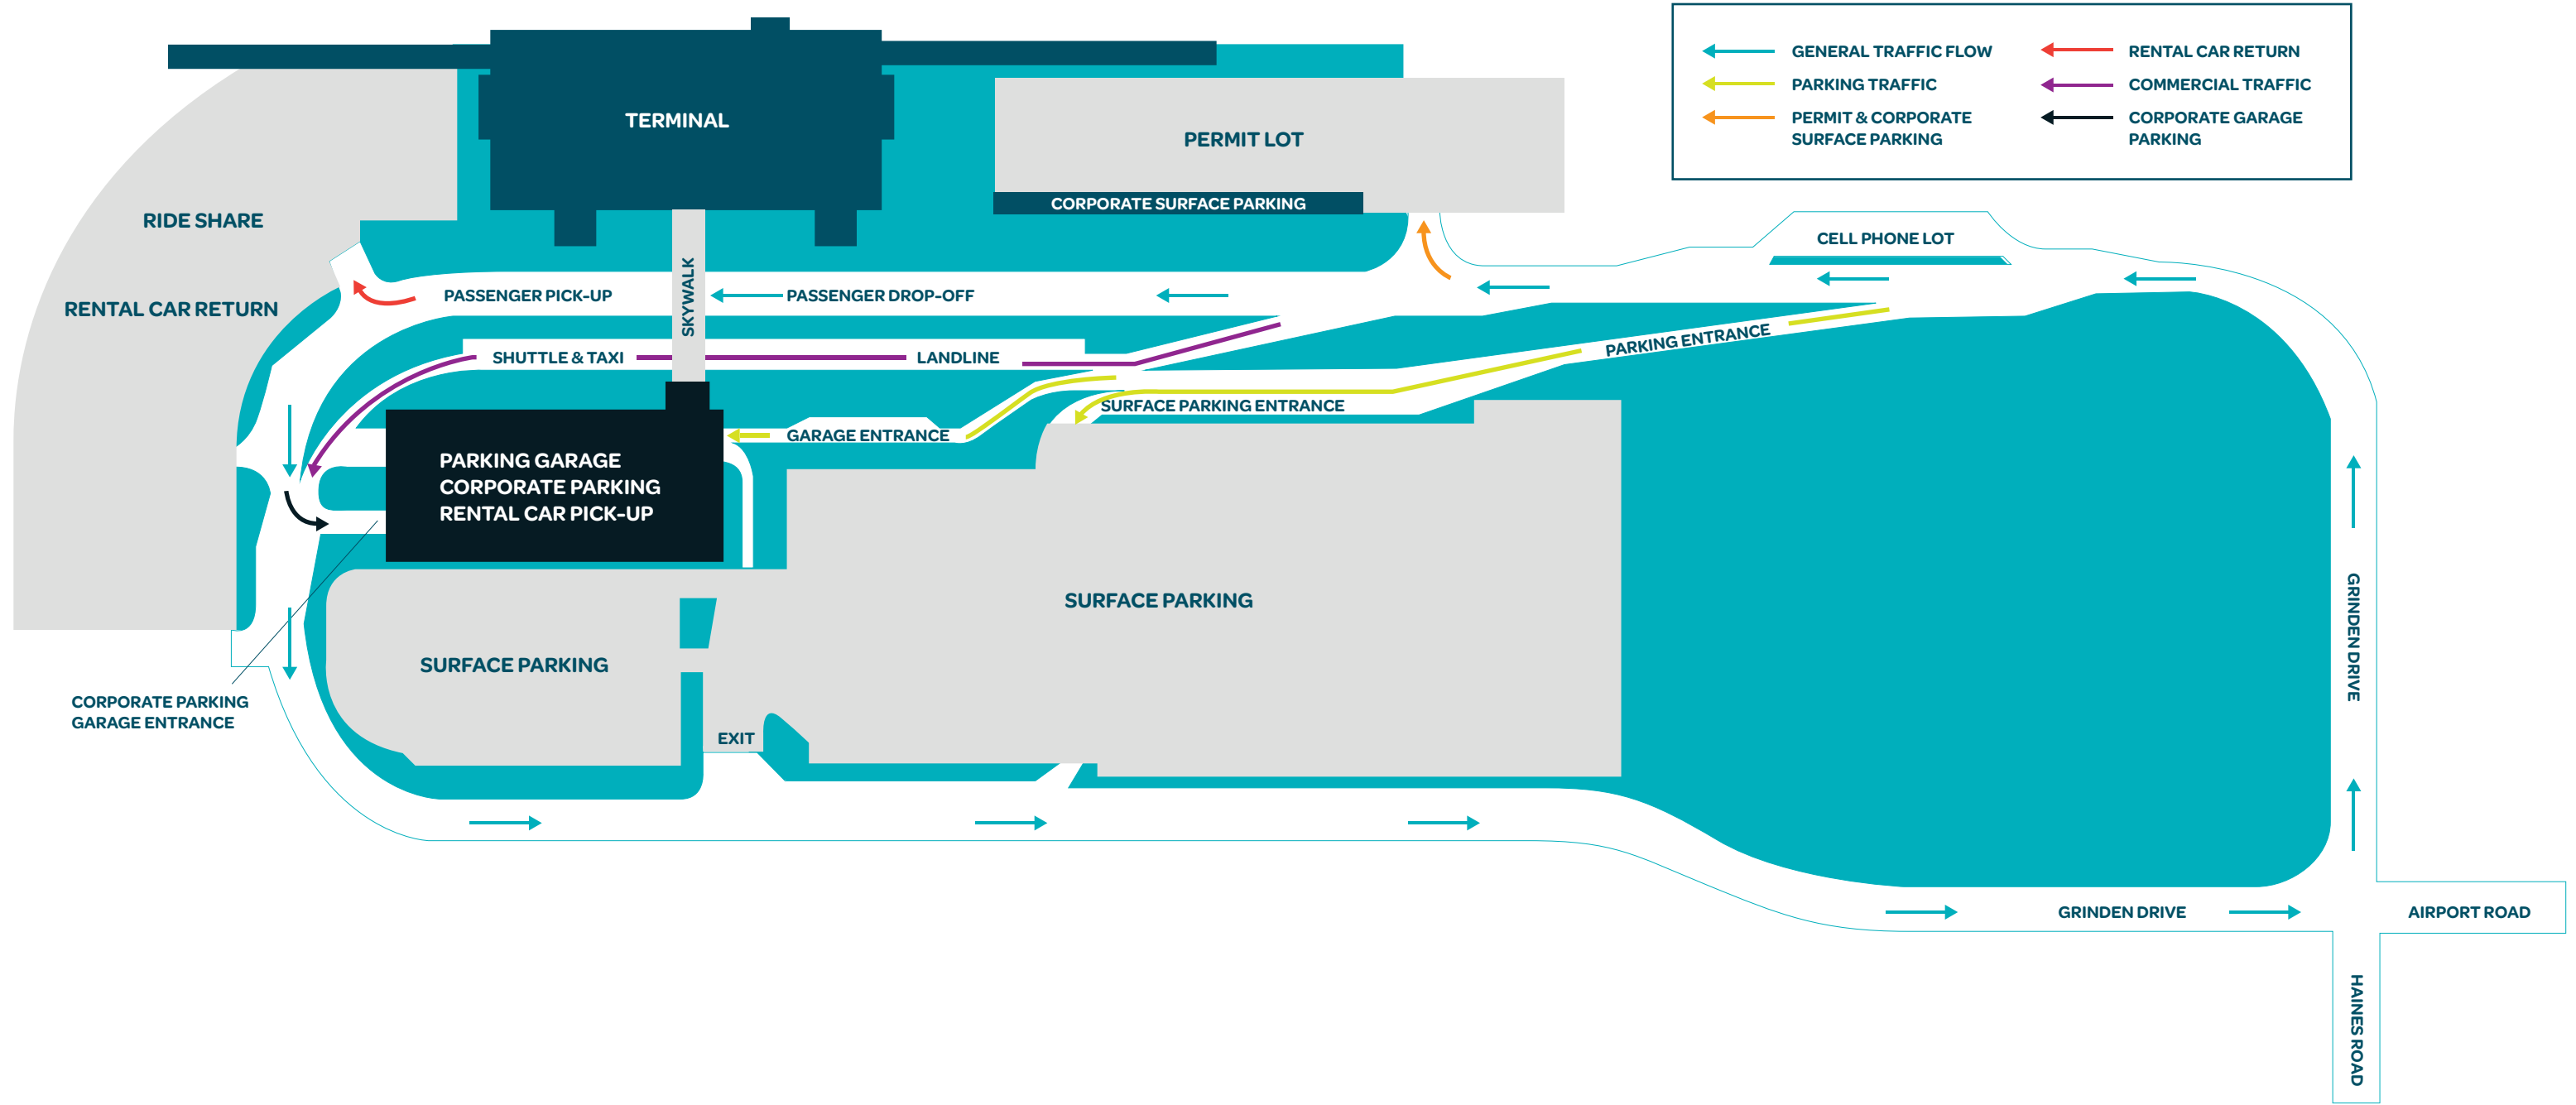

LEVEL 1

- Ticketing
- Baggage Claim
- Passenger Drop-off
- Passenger Pick-up
- Rental Car Check In/Out

LEVEL 2

- Security Checkpoints
- Skywalk to Parking
- All Gates
- Arrowhead Grab 'n Go
- Arrowhead Taphouse

← GENERAL TRAFFIC FLOW	← RENTAL CAR RETURN
← PARKING TRAFFIC	← COMMERCIAL TRAFFIC
← PERMIT & CORPORATE SURFACE PARKING	← CORPORATE GARAGE PARKING

TERMINAL

PERMIT LOT

CORPORATE SURFACE PARKING

RIDE SHARE

RENTAL CAR RETURN

PASSENGER PICK-UP

PASSENGER DROP-OFF

SHUTTLE & TAXI

LANDLINE

SURFACE PARKING ENTRANCE

GARAGE ENTRANCE

PARKING ENTRANCE

CELL PHONE LOT

PARKING GARAGE
CORPORATE PARKING
RENTAL CAR PICK-UP

SURFACE PARKING

SURFACE PARKING

CORPORATE PARKING
GARAGE ENTRANCE

EXIT

GRINDEN DRIVE

GRINDEN DRIVE

AIRPORT ROAD